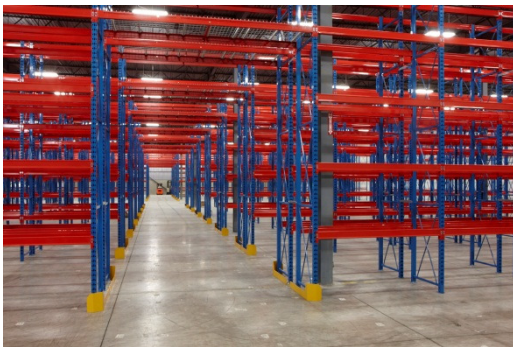

**NATIONAL
IMPORTERS
BRAMPTON**

**3D STORAGE
SOLUTIONS
LIMITED**

INSTALLED: MAY 2012
SQUARE FEET: 65,000
PALLET POSITIONS: 3600+

Storage Types:
Selective Pallet Rack
Bulk Storage

Configuration:
RX Column Frames
Roll Formed Step Beams
Snap-in Support Bars
Mesh Decks at Tunnels

Background: Our tubular RX column was introduced in March of 2012 and National Importers became our first large installation with the new profile. This was a very competitive project and involved a buyback of existing old Redirack material.